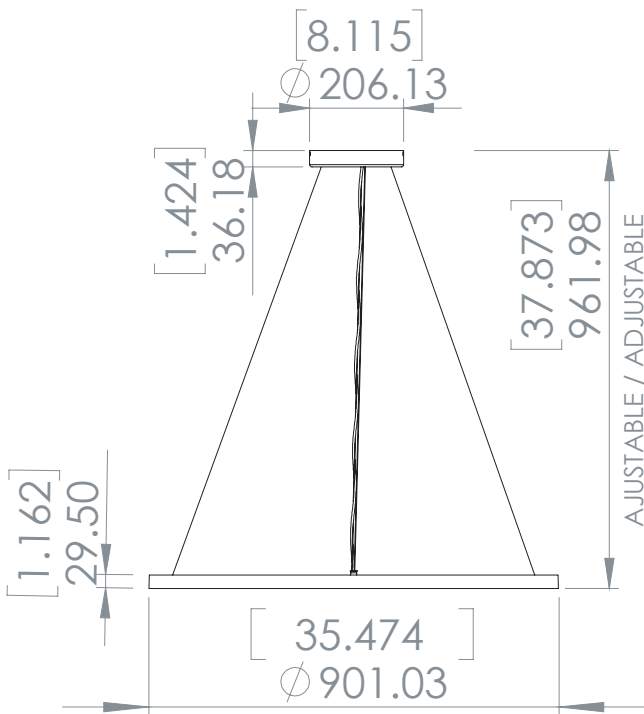

SUSPENSION HUBLOT 900

Pendant HUBLOT 900

Référence
SUHT900RO

Description

Corps en bronze patiné - Vernis protecteur - Diffuseur en albâtre
220-240V / 50-60hz / 24V - LED non remplaçable / 20W

*Body lamp patinated bronze - Protective varnish - Alabaster diffuser
220-240V / 50-60hz / 24V - LED cannot be changed / 20W*