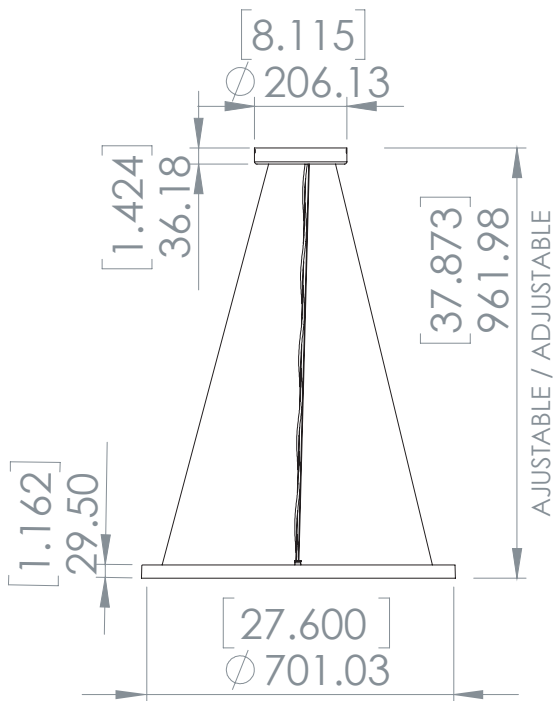

SUSPENSION HUBLOT 700

Pendant HUBLOT 700

Référence
SUHT700RO

Description

Corps en bronze patiné - Vernis protecteur - Diffuseur en albâtre
220-240V / 50-60hz / 24V - LED non remplaçable / 16W

*Body lamp patinated bronze - Protective varnish - Alabaster diffuser
220-240V / 50-60hz / 24V - LED cannot be changed / 16W*

Spécificité
Specificity

Sources Lumens	strip LED 24V
Lumens	945 lm (nominal)
Watts	16
Poids kg (lbs) Weight	21 (46)
Certificats Certificates	 
Standard	    
Options	   
Couleurs Colors	  
Variation Dimming	  

Spécificité

Specificity

Sources Lumens	strip LED 24V
Lumens	816 lm (nominal)
Watts	14
Poids kg (lbs) Weight	18 (40)
Certificats Certificates	 
Standard	    
Options	   
Couleurs Colors	  
Variation Dimming	  

Spécificité

Specificity

Sources Lumens	strip LED 24V
Lumens	1270 lm (nominal)
Watts	20
Poids kg (lbs) Weight	30 (66)
Certificats Certificates	 
Standard	    
Options	   
Couleurs Colors	  
Variation Dimming	  