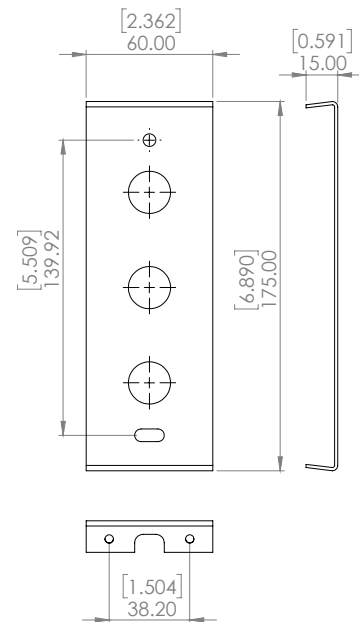

Fixation
Fixing