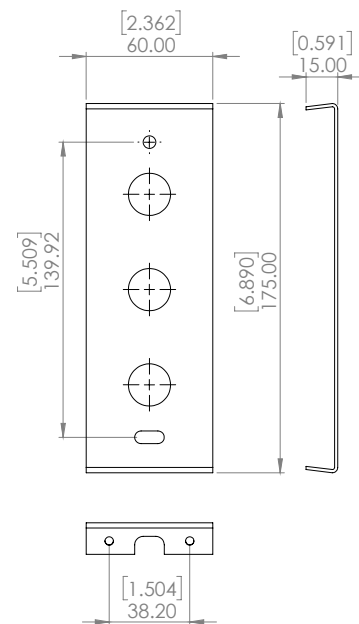

Fixation

Fixing