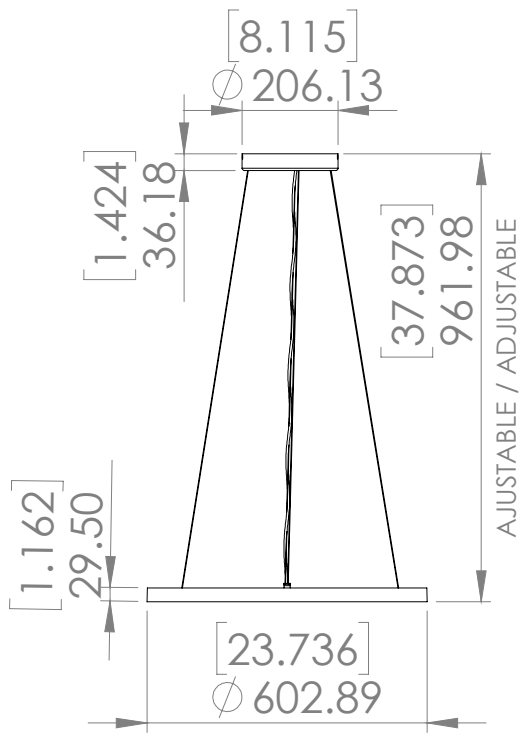

SUSPENSION HUBLOT 600

Pendant HUBLOT 600

Référence
SUHT600RO

Description

Corps en bronze patiné - Vernis protecteur - Diffuseur en albâtre
220-240V / 50-60hz / 24V - LED non remplaçable / 14W

*Body lamp patinated bronze - Protective varnish - Alabaster diffuser
220-240V / 50-60hz / 24V - LED cannot be changed / 14W*