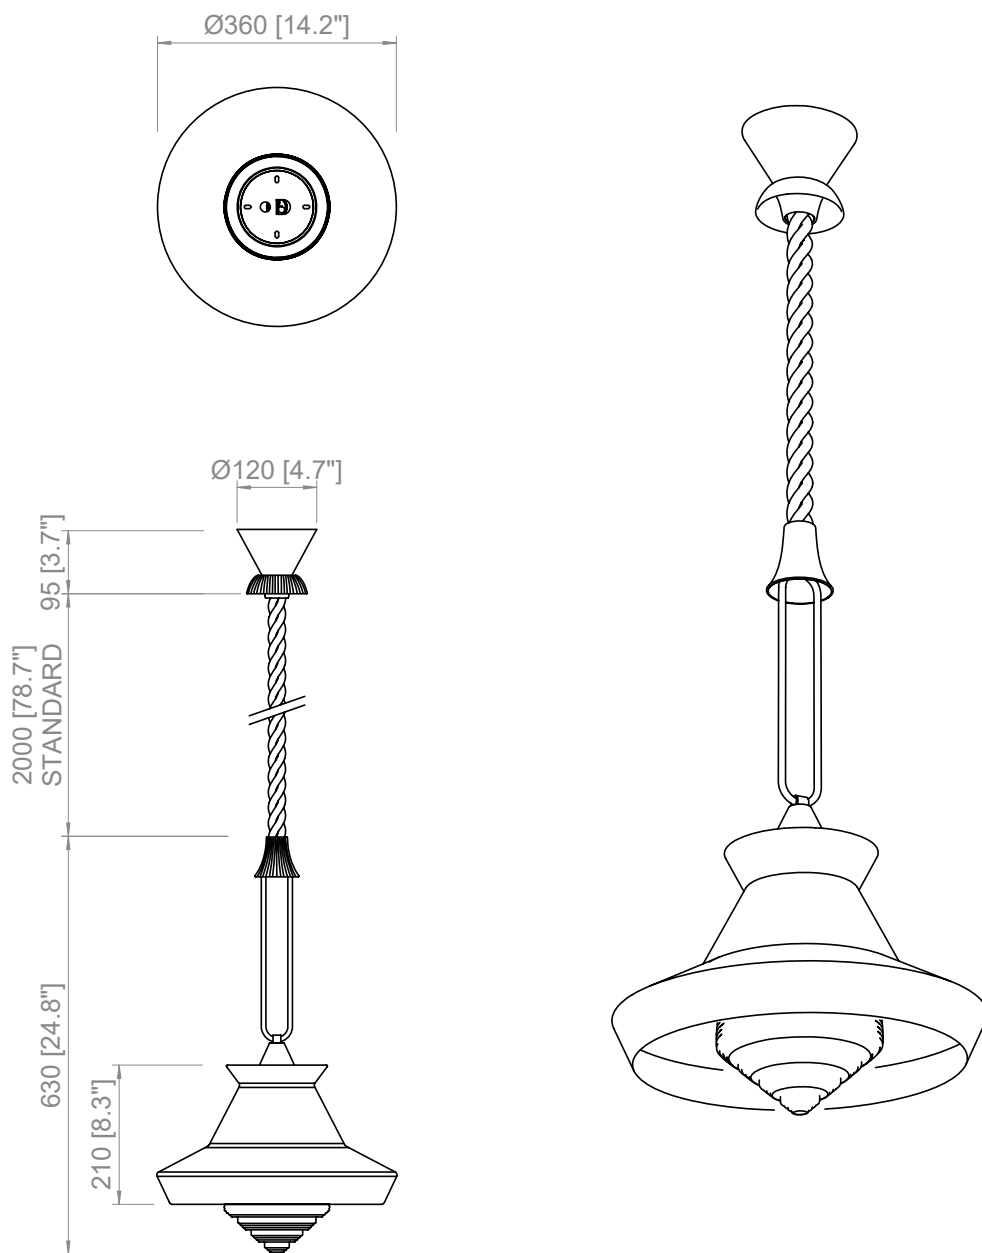

CAVO / CABLE

Seta intrecciata verde muschio
Moss green braided silk

SO

H: 200 cm
H: 78.7"

FONTE LUMINOSA / LIGHT SOURCE

E27 LED

Utilizzabili lampadine LED fino alla massima potenza disponibile sul mercato

You can use LED light bulbs of the highest available wattage

1 X E27

Lampadina LED

LED light bulb

Calypso SO

USA / LIGHT SOURCE

E26 LED

You can use LED light bulbs of the highest available wattage

1 X E26

LED light bulb

PRODOTTO / PRODUCT

PESO / WEIGHT
4 kg / 8.8 lbs

BOX 1

L: 55 cm / 21.6"
W: 24 cm / 9.4"
H: 30 cm / 11.8"

PESO / WEIGHT
3,5 kg / 7.7 lbs

BOX 2

L: 44 cm / 17.3"
W: 44 cm / 17.3"
H: 24 cm / 9.4"

PESO / WEIGHT
2,5 kg / 5.5 lbs

PRODOTTO / PRODUCT

PESO / WEIGHT
4 kg / 8.8 lbs

BOX 1

L: 55 cm / 21.6"
W: 24 cm / 9.4"
H: 30 cm / 11.8"

PESO / WEIGHT
3,5 kg / 7.7 lbs

BOX 2

L: 44 cm / 17.3"
W: 44 cm / 17.3"
H: 24 cm / 9.4"