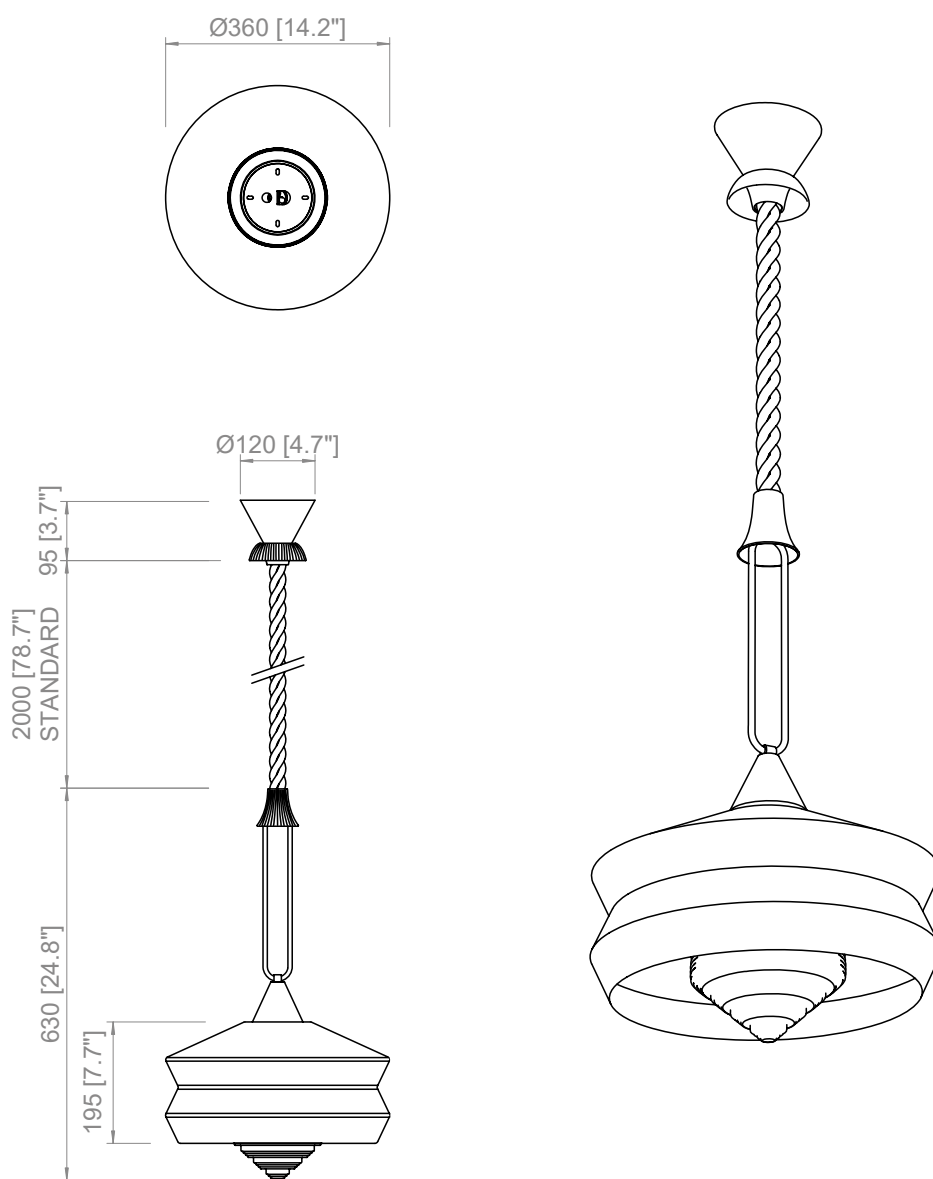

CAVO / CABLE

Seta intrecciata verde muschio
Moss green braided silk

SO

H: 200 cm
H: 78.7"

FONTE LUMINOSA / LIGHT SOURCE

E27 LED

Utilizzabili lampadine LED fino alla massima potenza disponibile sul mercato

You can use LED light bulbs of the highest available wattage

1 X E27

Lampadina LED

LED light bulb

Calypso SO

USA / LIGHT SOURCE

E26 LED

You can use LED light bulbs of the highest available wattage

1 X E26

LED light bulb

PRODOTTO / PRODUCT

PESO / WEIGHT
4 kg / 8.8 lbs

BOX 1

L: 55 cm / 21.6"
W: 24 cm / 9.4"
H: 30 cm / 11.8"

PESO / WEIGHT
3,5 kg / 7.7 lbs

BOX 2

L: 44 cm / 17.3"
W: 44 cm / 17.3"
H: 24 cm / 9.4"

PESO / WEIGHT
2,5 kg / 5.5 lbs

PRODOTTO / PRODUCT

PESO / WEIGHT
4 kg / 8.8 lbs

BOX 1

L: 55 cm / 21.6"
W: 24 cm / 9.4"
H: 30 cm / 11.8"

PESO / WEIGHT
3,5 kg / 7.7 lbs

BOX 2

L: 44 cm / 17.3"
W: 44 cm / 17.3"
H: 24 cm / 9.4"