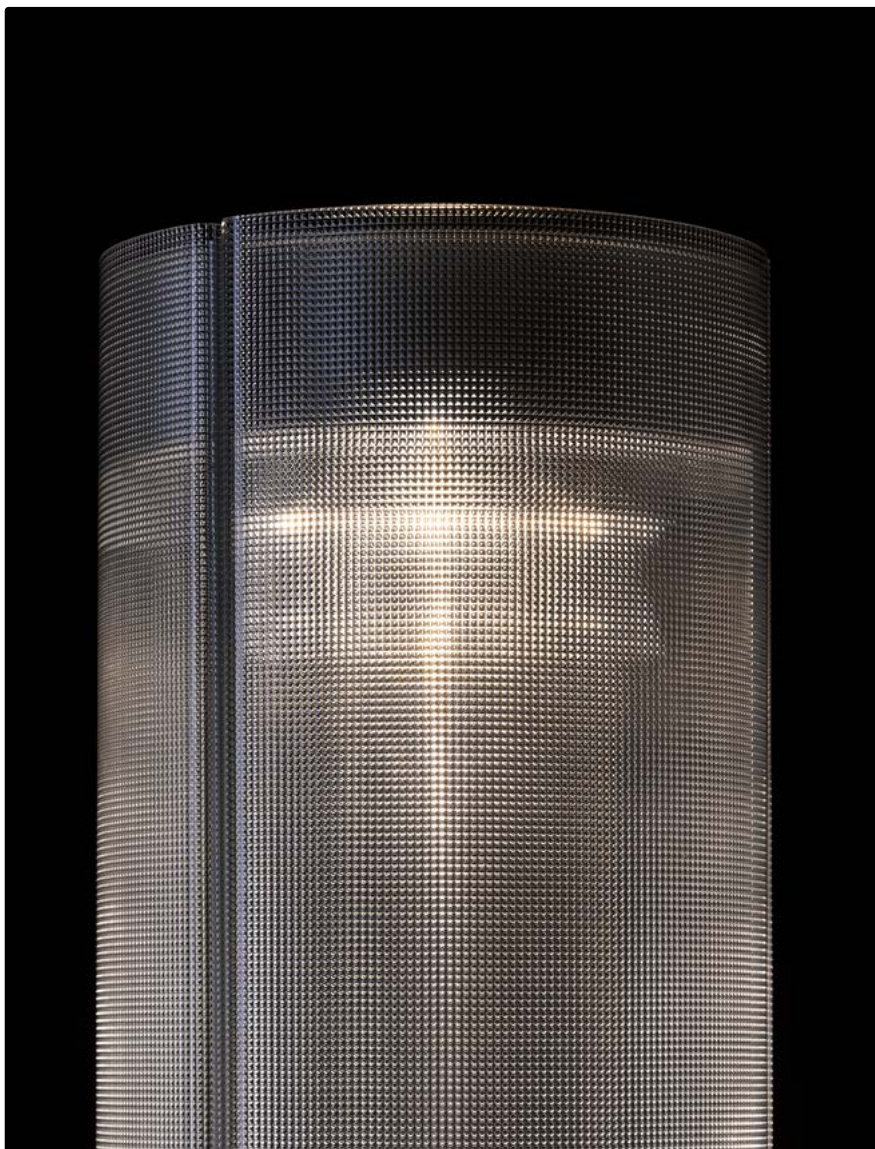

belux twilight 360

new
black
edition

belux twilight 360

Design John & Samantha Ritschl-Lassoudry

belux twilight 360 unites brilliant room and mood lighting in a clever way. While the indirect, powerful LED provides for a great deal of indirect room light, the luminaire body is brightened by additional light sources and thus provides for the typical twilight characteristic. New to the range are the Wireless Dim (WD) and Dim to Warm (DTW) versions. With Wireless Dim the belux twilight 360 can be controlled wirelessly via Smartphone, Tablet or radio switch using the free Casambi app.

Dim to Warm utilises the natural understanding that light becomes warmer when dimmed. The newly introduced black surface, in combination with the black semi-transparent column specially tinted for belux, produces an extravagant ambience with a unique lighting mood

twilight 360, aluminium anodized

twilight 360, bronze anodized

twilight 360, black anodized

belux twilight 360

belux twilight 360

twilight 360 standing light

Material: PMMA (transparent), aluminium, with black power cable