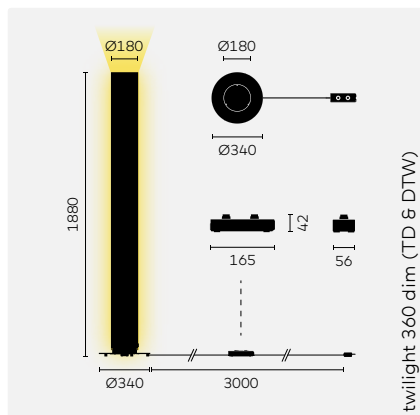

belux twilight 360

twilight 360 standing light

Material: PMMA (transparent), aluminium, with black power cable