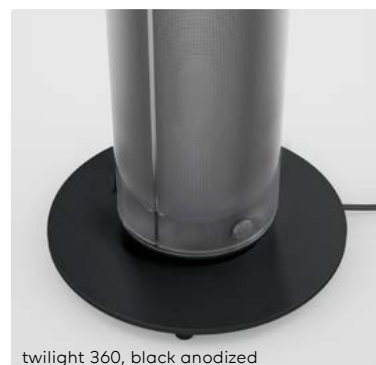

belux twilight 360

new
black
edition

belux twilight 360

Design John & Samantha Ritschl-Lassoudry

belux twilight 360 unites brilliant room and mood lighting in a clever way. While the indirect, powerful LED provides for a great deal of indirect room light, the luminaire body is brightened by additional light sources and thus provides for the typical twilight characteristic. New to the range are the Wireless Dim (WD) and Dim to Warm (DTW) versions. With Wireless Dim the belux twilight 360 can be controlled wirelessly via Smartphone, Tablet or radio switch using the free Casambi app.

Dim to Warm utilises the natural understanding that light becomes warmer when dimmed. The newly introduced black surface, in combination with the black semi-transparent column specially tinted for belux, produces an extravagant ambience with a unique lighting mood

twilight 360, aluminium anodized

twilight 360, bronze anodized

twilight 360, black anodized

belux twilight 360

belux twilight 360

twilight 360 standing light

Material: PMMA (transparent), aluminium, with black power cable