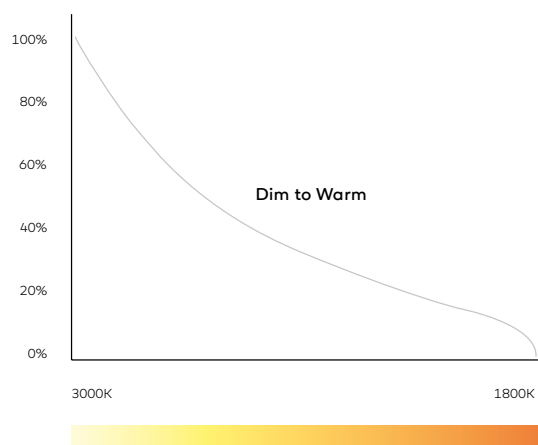

③ Version DALI (DD): With two DALI addresses for direct and indirect light. Supports the DALI device type 6. Open cable end without plug.

④ Wireless version (WD): Control via Casambi app or via wireless "Casambi Xpress Switch".

⑤ Version Dim to Warm (DTW): When dimming the lamp, the proportion of redness increases (see diagram)

⑥ Calculated values, measured data will be published soon at belux.com/twilight

⊕ IP 20
LED A - A++

Intensity ①