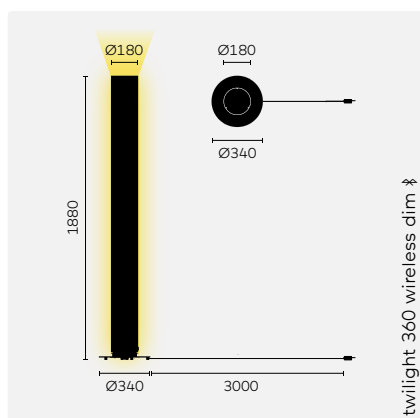

twilight 360 standing light

Material: PMMA (black, semi-transparent), aluminium, with black power cable

		CRI	CCT	Wattage	Lumen
①	LED	CRI80+	2700K	69W	7810lm
②	LED	CRI80+	1800-3000K	64W 6	7120lm 6

Colour ①	Basic code	Light source	8027 2700K	DTW Dim to warm (3000K-1800K) ⑤	TD Dimmable, cable integrated ③	DD Dimmable DALI, on site ④	WD Wireless dim ⑤	belux express	Order number
AL	<u>TWI360-11</u>	①	●		●		●	•	TWI360-11-8027-TD TWI360-11-8027-WD
	<u>TWI360-11</u>	①		●	●				TWI360-11-DTW
	<u>TWI360-11</u>	①		●			●		TWI360-11-DTW-WD
	<u>TWI360-14</u>	②	●	●		●			TWI360-14-DTW-DD TWI360-14-8027-DD
BR	<u>TWI360-19</u>	①	●		●		●	•	TWI360-19-8027-TD TWI360-19-8027-WD
	<u>TWI360-19</u>	①		●	●				TWI360-19-DTW
	<u>TWI360-19</u>	①		●			●		TWI360-19-DTW-WD
	<u>TWI360-22</u>	②	●	●		●			TWI360-22-DTW-DD TWI360-22-8027-DD
SW	<u>TWI360-23</u>	①	●		●		●	•	TWI360-23-8027-TD TWI360-23-8027-WD
	<u>TWI360-23</u>	①		●	●				TWI360-23-DTW
	<u>TWI360-23</u>	①		●			●		TWI360-23-DTW-WD
	<u>TWI360-26</u>	②	●	●		●			TWI360-26-DTW-DD TWI360-26-8027-DD