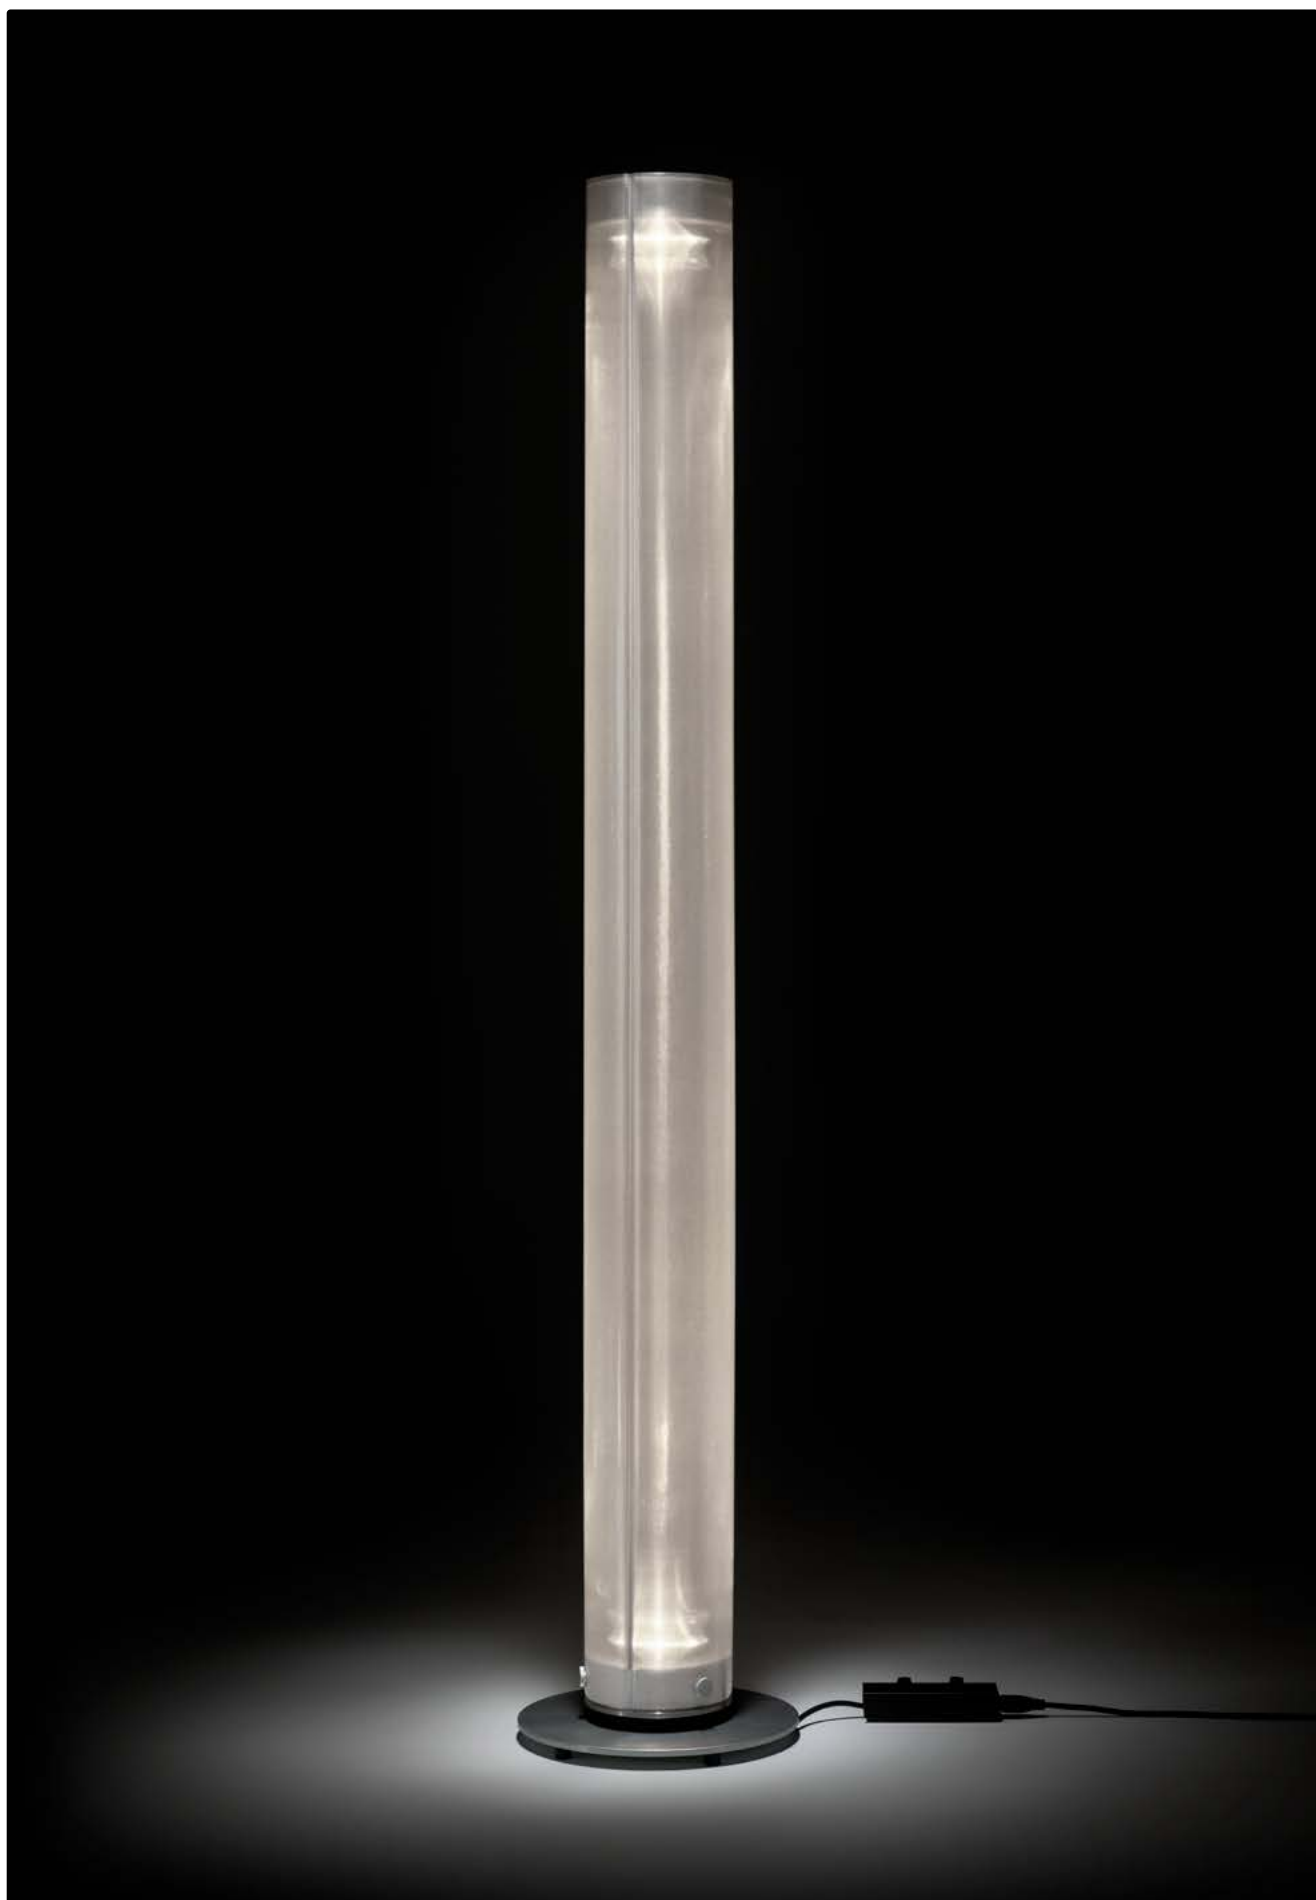

belux twilight 360

new
black
edition

belux twilight 360

Design John & Samantha Ritschl-Lassoudry

belux twilight 360 unites brilliant room and mood lighting in a clever way. While the indirect, powerful LED provides for a great deal of indirect room light, the luminaire body is brightened by additional light sources and thus provides for the typical twilight characteristic. New to the range are the Wireless Dim (WD) and Dim to Warm (DTW) versions. With Wireless Dim the belux twilight 360 can be controlled wirelessly via Smartphone, Tablet or radio switch using the free Casambi app.

twilight 360, aluminium anodized

twilight 360, bronze anodized

twilight 360, black anodized

belux twilight 360

belux twilight 360

twilight 360 standing light

Material: PMMA (transparent), aluminium, with black power cable

twilight 360 standing light

Material: PMMA (black, semi-transparent), aluminium, with black power cable

		CRI	CCT	Wattage	Lumen
①	LED	CRI80+	2700K	69W	7810lm
②	LED	CRI80+	1800-3000K	64W 6	7120lm 6

Colour ①	Basic code	Light source	8027 2700K	DTW Dim to warm (3000K-1800K) ⑤	TD Dimmable, cable integrated ③	DD Dimmable DALI, on site ④	WD Wireless dim ⑤	belux express	Order number
AL	<u>TWI360-11</u>	①	●		●		●	•	TWI360-11-8027-TD TWI360-11-8027-WD
	<u>TWI360-11</u>	①		●	●				TWI360-11-DTW
	<u>TWI360-11</u>	①		●			●		TWI360-11-DTW-WD
	<u>TWI360-14</u>	②	●	●		●			TWI360-14-DTW-DD TWI360-14-8027-DD
BR	<u>TWI360-19</u>	①	●		●		●	•	TWI360-19-8027-TD TWI360-19-8027-WD
	<u>TWI360-19</u>	①		●	●				TWI360-19-DTW
	<u>TWI360-19</u>	①		●			●		TWI360-19-DTW-WD
	<u>TWI360-22</u>	②	●	●		●			TWI360-22-DTW-DD TWI360-22-8027-DD
SW	<u>TWI360-23</u>	①	●		●		●	•	TWI360-23-8027-TD TWI360-23-8027-WD
	<u>TWI360-23</u>	①		●	●				TWI360-23-DTW
	<u>TWI360-23</u>	①		●			●		TWI360-23-DTW-WD
	<u>TWI360-26</u>	②	●	●		●			TWI360-26-DTW-DD TWI360-26-8027-DD