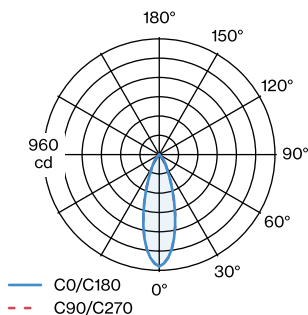

OPTICAL

Flood
Beam angle 32°

PHYSICAL

Length 100 mm
Width 100 mm
Height 100 mm
0.74 kg

ELECTRICAL

phase-cut dim
220 - 240 V
Total connected power 7.9 W
PC1
Safety distance 0.3 m

^a RAL Palette colors may deviate slightly due to production conditions.

Squared ceiling surface mounted downlight made from die-cast aluminium; surface Signal White; powder coated; matt texture; RAL 9003; optional single inner reflector and single inner cover available; with COB (Chip on Board) technology for maximum efficiency; no appearance of multiple shadows; phase-cut dim; light colour 1800 K - 2850 K; Binning initial 4 MacAdam; CRI 95; 220 - 240 V; degree of protection IP20; PC1; UGR 13; VDU compatible workplace luminaire according to DIN EN 12464-1; luminance above 65° 1500 cd/m²; light source replaceable by end-user;

LIGHT DISTRIBUTION

[146164W9] The technical data represent rated values for an ambient temperature of 25°C. The data values for the luminous flux are initially subject to a tolerance of +/- 10%, those for the electrical connected load are initially subject to a tolerance of +/- 10%, and those for the colour temperature are initially subject to a tolerance of +/- 150 K. No liability is assumed for typographical or printing errors. The general terms and conditions of Wever & Ducré BVBA apply.
© Wever & Ducré BVBA · Spinnerijstraat 99/21 · 8500 Kortrijk · Belgium · www.weverducre.com

REFLECTOR

Single Inner Reflector

TYPE	COLOUR	L · W · H (MM)	ORDERCODE
BOX max. 10W	Black	93.5-93.5-50.5	9 1 1 2 1 1 B 1
BOX max. 10W	Gold	93.5-93.5-50.5	9 1 1 2 1 1 G 1
BOX max. 10W	White	93.5-93.5-50.5	9 1 1 2 1 1 W 1