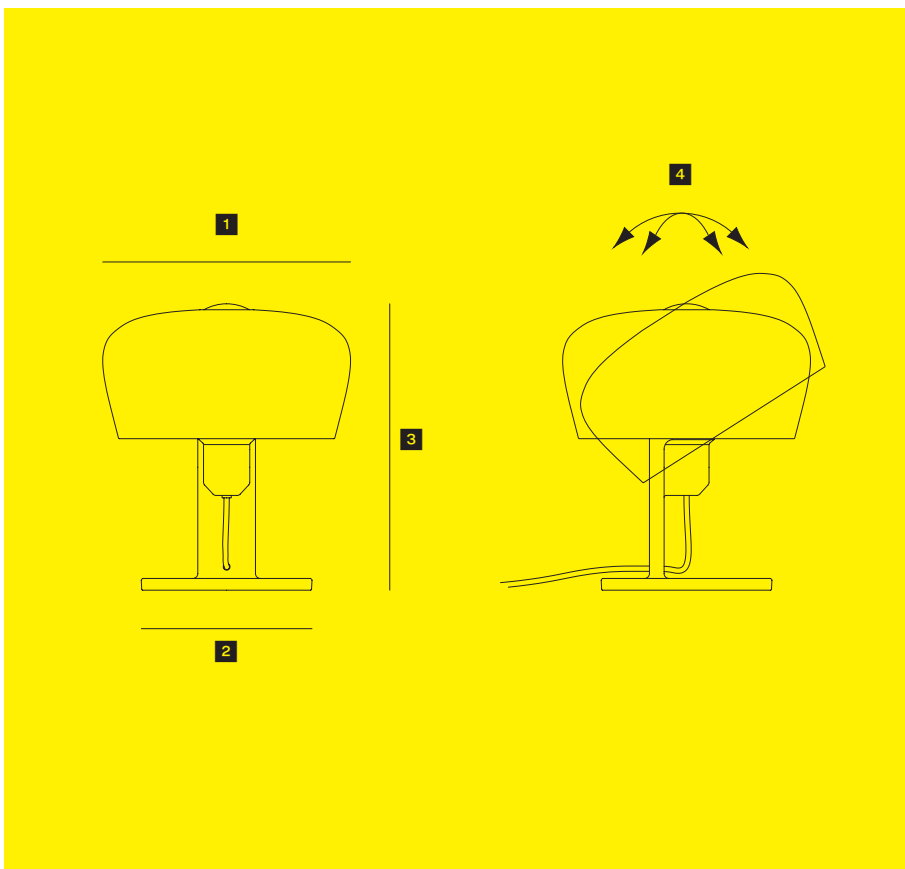

Formagenda

FACTSHEET COPPOLA Table

DESIGN	Christophe de la Fontaine
MATERIAL	Ceramics
FINISHES	White, White with Golden Reflector, Light Grey, Rose, Petrol with White Reflector, Black with Golden Reflector, Black with White Reflector, Gold with White Reflector, Copper with White Reflector, Platinum with White Reflector
LIGHT SOURCE	Fabric Covered Cable 1 × E27 LED-Globe, Ø 94 mm (Not Included)
ENERGY EFFICIENCY	Depending on Lightbulb
OTHER	Cord Switch Shade Rotatable Excluding Lightbulb Special Colors on Request

- 1** 270 mm
- 2** 180 mm
- 3** 320 mm
- 4** 75°

FINISH	COLOR	REFLECTOR	CABLE	CODE
Glossy Glazed Ceramics	White	White	Black	160-10
Glossy Glazed Ceramics	Black	White	Black	160-14
Glossy Glazed Ceramics	Light Grey	Light Grey	Black	160-13
Glossy Glazed Ceramics	White	Gold	Black	160-09
Glossy Glazed Ceramics	Black	Gold	Black	160-11
Glossy Glazed Ceramics	Gold	White	Black	160-12
Glossy Glazed Ceramics	Copper	White	Black	160-17
Glossy Glazed Ceramics	Platinum	White	Black	160-18
Glossy Glazed Ceramics	Rose	Rose	Black	160-15
Glossy Glazed Ceramics	Petrol	White	Black	160-16

LED Bulb, Only Diameter 93 – 95 mm

PACKAGING SIZE	VOLUME	WEIGHT
36 × 36 × 42 cm	0,054 m ³	Net Weight 2,6 kg Gross Weight 4,4 kg