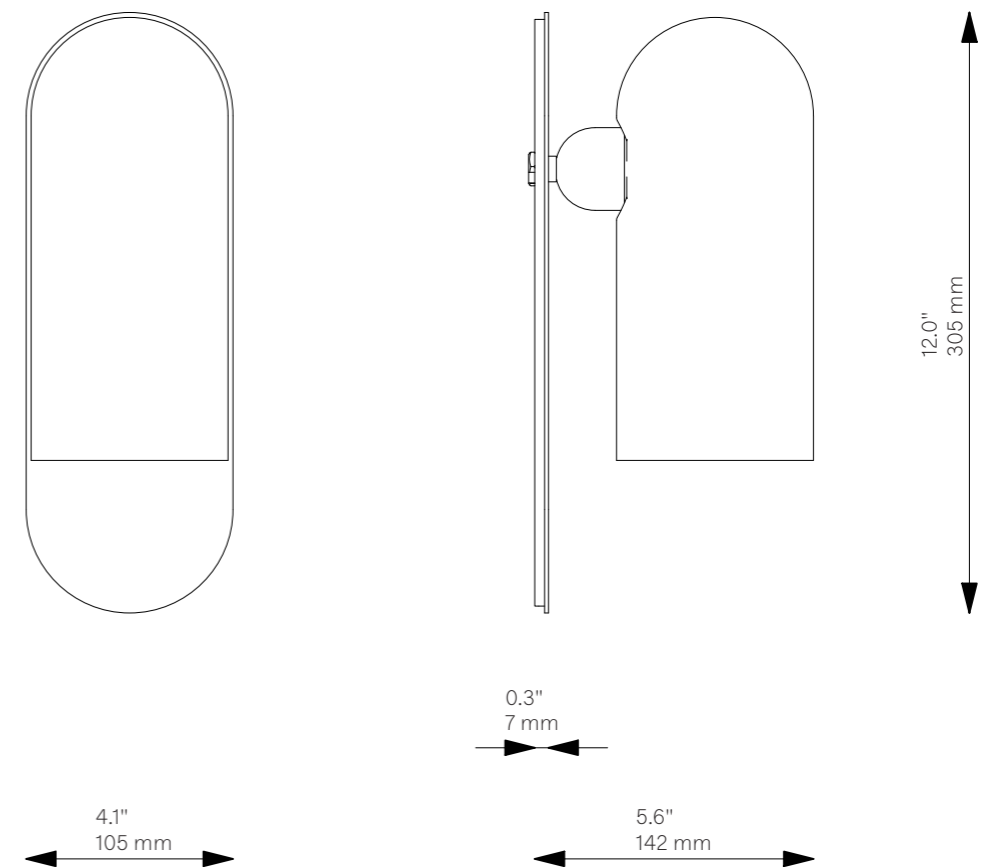

Odyssey MD

B146

Wall

Glass Lampshades	1 x Ø 100 mm x H 225 mm 1 x Ø 3.9" x H 8.9" Triplex Opal Glass (acid etch on the outside)
Weight	2.5 kg / 5.5 lb
Light Source	LED Bulb (included) 1 x 5 W Max Wattage 1 x 15 W Total Lumens 450-500 lm Color Temperature 3000 K Bulb Base E14 / E12 Bulb Size G45, max length 80 mm / 3.2" Dimmable with electronic Dimmers only (ELV, trailing edge)
Finishes	LBB / Lacquered Burnished Brass BGM / Black Gunmetal PN / Polished Nickel
CE/UL Certified	CE/UL
Ingress Protection	IP 20