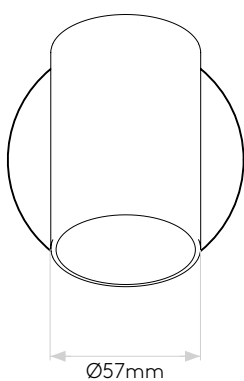

Please note that some dimensions may vary slightly due to manufacturing tolerances, this includes cable entry and fixing holes

Veillez noter que certaines dimensions peuvent varier légèrement en raison des tolérances de fabrication, y compris l'entrée de câble et les trous de fixation.

Bitte beachten Sie, dass die Maße Fertigungstoleranzen unterliegen und daher in geringem Umfang von der angegebenen Größe abweichen können. Dies gilt auch für Kabeingänge und Befestigungslöcher.

Si prega notare che possono esserci piccole variazioni in alcune dimensioni dovute alle tolleranze di produzione, queste includono l'ingresso del cavo e i fori di fissaggio.