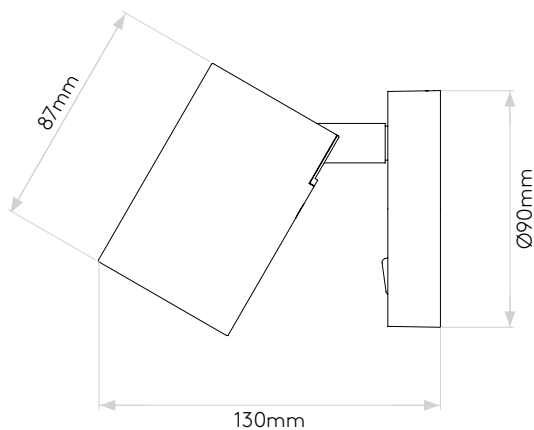

Please note that some dimensions may vary slightly due to manufacturing tolerances, this includes cable entry and fixing holes

Veillez noter que certaines dimensions peuvent varier légèrement en raison des tolérances de fabrication, y compris l'entrée de câble et les trous de fixation.

Bitte beachten Sie, dass die Maße Fertigungstoleranzen unterliegen und daher in geringem Umfang von der angegebenen Größe abweichen können. Dies gilt auch für Kabeingänge und Befestigungslöcher.

Si prega notare che possono esserci piccole variazioni in alcune dimensioni dovute alle tolleranze di produzione, queste includono l'ingresso del cavo e i fori di fissaggio.