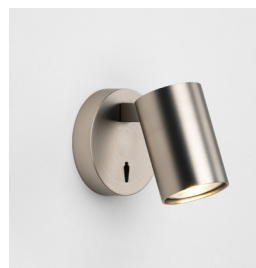

# Ascoli Single Switched

astro

## Lamp

Light Source:	LED GU10
Wattage:	6W
Lamp Included:	No
Maximum Lamp Length (mm):	57
Luminous Flux (lm):	Lamp Dependent
Colour Temp (K):	Lamp Dependent
Cri (Ra):	Lamp Dependent
Macadam Ellipse:	Lamp Dependent
Tilt Adjustable Angle (°):	90
Rotation Adjustable Angle (°):	330
Lifetime (hrs):	Lamp Dependent
Beam Angle (°):	Lamp Dependent

## Additional Information:

Shade Included:	-
Shade /Diffuser Material:	-
Shade /Diffuser Finish:	-
F Mark:	Suitable for mounting on flammable materials

CODE: 1286009  
FINISH: BRONZE

CODE: 1286010  
FINISH: TEXTURED WHITE

CODE: 1286011  
FINISH: MATT NICKEL

CODE: 1286079  
FINISH: MATT BLACK

To maintain this product to its best condition, please view our care and cleaning guide on the support section of the astro website.