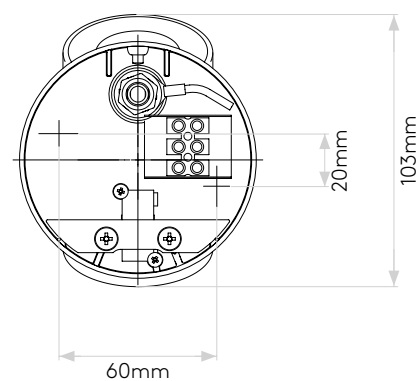

Please note that some dimensions may vary slightly due to manufacturing tolerances, this includes cable entry and fixing holes

Veillez noter que certaines dimensions peuvent varier légèrement en raison des tolérances de fabrication, y compris l'entrée de câble et les trous de fixation.

Bitte beachten Sie, dass die Maße Fertigungstoleranzen unterliegen und daher in geringem Umfang von der angegebenen Größe abweichen können. Dies gilt auch für Kabeingänge und Befestigungslöcher.

Si prega notare che possono esserci piccole variazioni in alcune dimensioni dovute alle tolleranze di produzione, queste includono l'ingresso del cavo e i fori di fissaggio.