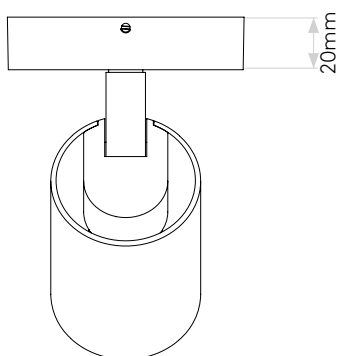

Please note that some dimensions may vary slightly due to manufacturing tolerances, this includes cable entry and fixing holes

Veillez noter que certaines dimensions peuvent varier légèrement en raison des tolérances de fabrication, y compris l'entrée de câble et les trous de fixation.

Bitte beachten Sie, dass die Maße Fertigungstoleranzen unterliegen und daher in geringem Umfang von der angegebenen Größe abweichen können. Dies gilt auch für Kabeingänge und Befestigungslöcher.

Si prega notare che possono esserci piccole variazioni in alcune dimensioni dovute alle tolleranze di produzione, queste includono l'ingresso del cavo e i fori di fissaggio.