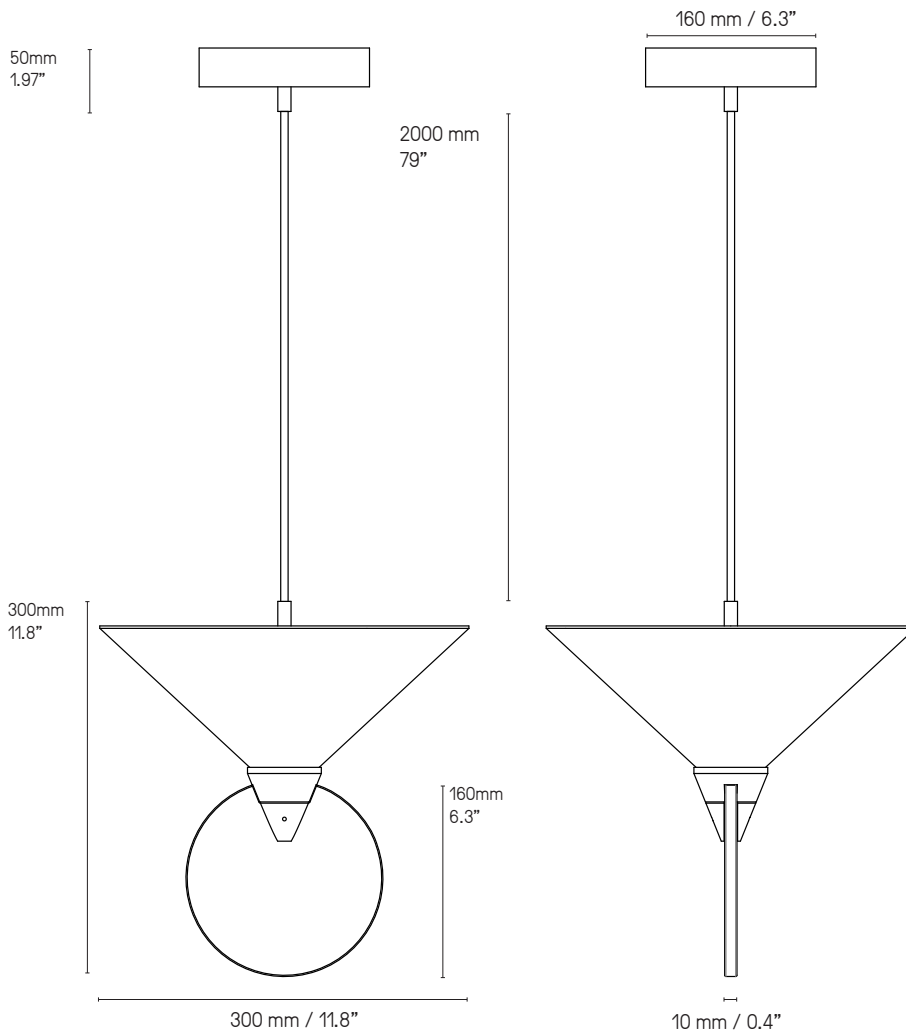

Designer

Emilie Cathelineau

Applique - Wall light COMPASS SB/MA

Compass Applique –Wall light

Applique - Wall light
Compass SB/NO

Applique - Wall light
Compass SB/MA

Compass Suspension –Pendant

Suspension - Pendant
Compass SB/NO