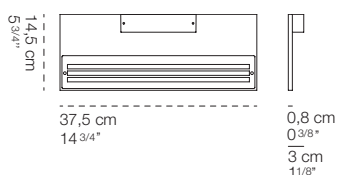

## Sottile 380

Sottile, the wall and ceiling light that illuminates the home with style. With a thickness of only 8 mm and a milled aluminium body, Sottile is the perfect solution for those looking for a minimalist design without compromising on the quality of light. The engineered optics ensure efficient lighting performance through indirect and asymmetric light distribution, creating a warm and welcoming atmosphere. With 6 refined colours available, Sottile adds a touch of class to any environment. It is available in two different sizes to suit all space requirements.

luminaire	
materials	aluminium, screen-printed methacrylate, abs
environment	interiors
mounting location	wall, ceiling
emission	indirect and asymmetrical light
weight	1,1 kg
tension	230V
power supply	dimmable electronic integrated
dimming	phase cut
insulation class	1 ⊕
IP classification	IP20
marks	CE UK