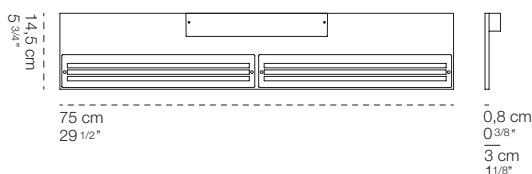

Sottile 750

Sottile, the wall and ceiling light that illuminates the home with style. With a thickness of only 8 mm and a milled aluminium body, Sottile is the perfect solution for those looking for a minimalist design without compromising on the quality of light. The engineered optics ensure efficient lighting performance through indirect and asymmetric light distribution, creating a warm and welcoming atmosphere. With 6 refined colours available, Sottile adds a touch of class to any environment. It is available in two different sizes to suit all space requirements.

luminaire	
materials	aluminium, screen-printed methacrylate, abs
environment	interiors
mounting location	wall, ceiling
emission	indirect and asymmetrical light
weight	2 kg
tension	230V
power supply	dimmable electronic integrated
dimming	phase cut
insulation class	1 ⊕
IP classification	IP20
marks	CE UK

light source	
source	led
power	50W
colour temperature:	2700K / 3000K / 4000K
lumen	4000lm
CRI	CRI 90
energy label	G

finishes and codes

white

CL15101W2 - 2700K
CL15101W3 - 3000K
CL15101WN - 4000K

black

CL15101B2 - 2700K
CL15101B3 - 3000K
CL15101BN - 4000K