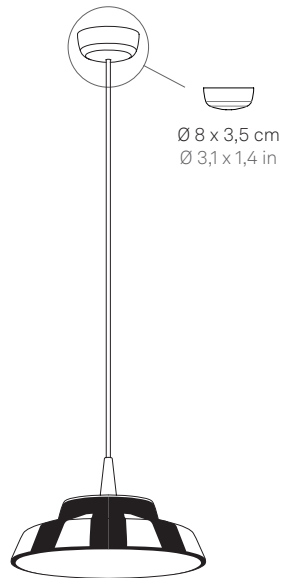

Circus

SOSPENSIONE / SUSPENSION LAMP

LED TRIAC | 230V | 2700K | CRI>90 | 50-60Hz | 8W | 645lm | **IP40**

Ø 23,5 x 307,5 cm
Ø 9,3 x 121,1 in

Corpo in pressofusione di alluminio verniciato
Die-cast painted aluminum body

Schermo diffusore in policarbonato opale
Opal polycarbonate diffuser

Rosone e cavo nero
Black canopy and cable

Paralume in ceramica fatto e decorato a mano
Handmade and hand-painted ceramic lampshade

CE  IP40

Giallo / Yellow

CIR0105

Verde / Green

€180,00

Circus

SOSPENSIONE / SUSPENSION LAMP

LED TRIAC | 230V | 3000K | CRI>90 | 50-60Hz | 8W | 678lm | **IP40**

Ø 23,5 x 307,5 cm
Ø 9,3 x 121,1 in

Rosone e cavo nero
Black canopy and cable

Paralume in ceramica fatto e decorato a mano
Handmade and hand-painted ceramic lampshade

Ø 35 x 310 cm
Ø 13,8 x 122 in

CE  IP40

2700 K

CIR2100

Bianco / White

CIR2101