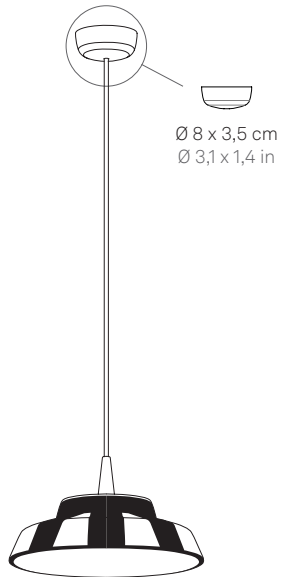

Circus

SOSPENSIONE / SUSPENSION LAMP

LED TRIAC | 230V | 2700K | CRI>90 | 50-60Hz | 8W | 645lm | **IP40**

Ø 23,5 x 307,5 cm
Ø 9,3 x 121,1 in

Corpo in pressofusione di alluminio verniciato
Die-cast painted aluminum body

Schermo diffusore in policarbonato opale
Opal polycarbonate diffuser

Rosone e cavo nero
Black canopy and cable

Paralume in ceramica fatto e decorato a mano
Handmade and hand-painted ceramic lampshade

CE  IP40

Rosone e cavo nero
Black canopy and cable

Paralume in ceramica fatto e decorato a mano
Handmade and hand-painted ceramic lampshade

Ø 35 x 310 cm
Ø 13,8 x 122 in

CE  IP40

2700 K

CIR2100

Bianco / White

CIR2101

Rosone e cavo nero
Black canopy and cable

Paralume in ceramica fatto e decorato a mano
Handmade and hand-painted ceramic lampshade

Ø 35 x 310 cm
Ø 13,8 x 122 in

CE  IP40

3000 K

CIR3100

Bianco / White

CIR3101