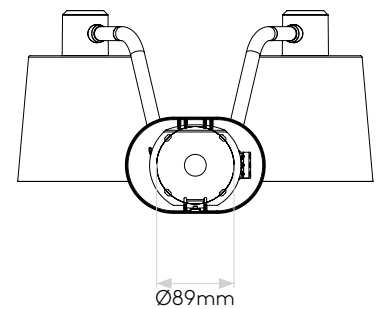

General

Location:	Interior
Class:	CE (Class I)
Ip Rating:	IP20
Bathroom Zone:	-
Driver Required:	No
Installation Orientation:	Wall Mount
Main Material:	Metal - Zinc
Dimensions (mm):	H: 233 W: 313 D: 234
Cut Out Hole :	-
Recess Depth (mm):	-
Fire Rating:	-
Cable Length (mm):	-
Gross Weight (kg):	2.4

Lamp

Light Source:	LED E27/ES
Wattage:	2 x 12W Max
Lamp Included:	No
Maximum Lamp Length (mm):	118
Luminous Flux (lm):	Lamp Dependent
Colour Temp (K):	Lamp Dependent
CRI (Ra):	Lamp Dependent
Macadam Ellipse:	Lamp Dependent
Tilt Adjustable Angle (°):	-
Rotation Adjustable Angle (°):	-
Lifetime (hrs):	Lamp Dependent
Beam Angle (°):	Lamp Dependent

Without Shade

With Tapered Drum 155 Shade

Please note that some dimensions may vary slightly due to manufacturing tolerances, this includes cable entry and fixing holes

Veuillez noter que certaines dimensions peuvent varier légèrement en raison des tolérances de fabrication, y compris l'entrée de câble et les trous de fixation.