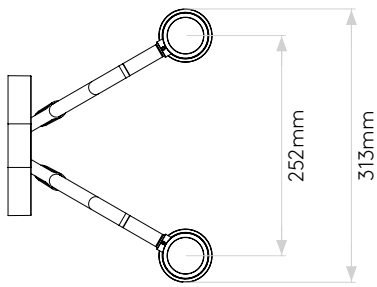

Lamp

Light Source:	LED E27/ES
Wattage:	2 x 12W Max
Lamp Included:	No
Maximum Lamp Length (mm):	118
Luminous Flux (lm):	Lamp Dependent
Colour Temp (K):	Lamp Dependent
CRI (Ra):	Lamp Dependent
Macadam Ellipse:	Lamp Dependent
Tilt Adjustable Angle (°):	-
Rotation Adjustable Angle (°):	-
Lifetime (hrs):	Lamp Dependent
Beam Angle (°):	Lamp Dependent

Without Shade

With Tapered Drum 155 Shade

Please note that some dimensions may vary slightly due to manufacturing tolerances, this includes cable entry and fixing holes

Veuillez noter que certaines dimensions peuvent varier légèrement en raison des tolérances de fabrication, y compris l'entrée de câble et les trous de fixation.