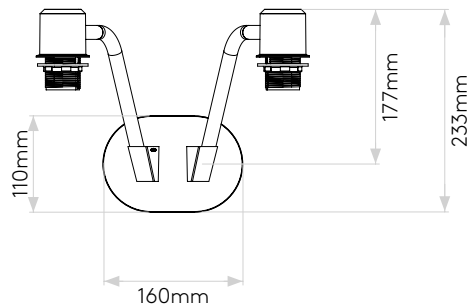

General

Location:	Interior
Class:	CE (Class I)
Ip Rating:	IP20
Bathroom Zone:	-
Driver Required:	No
Installation Orientation:	Wall Mount
Main Material:	Metal - Zinc
Dimensions (mm):	H: 233 W: 313 D: 234
Cut Out Hole :	-
Recess Depth (mm):	-
Fire Rating:	-
Cable Length (mm):	-
Gross Weight (kg):	2.4

Lamp

Light Source:	LED E27/ES
Wattage:	2 x 12W Max
Lamp Included:	No
Maximum Lamp Length (mm):	118
Luminous Flux (lm):	Lamp Dependent
Colour Temp (K):	Lamp Dependent
CRI (Ra):	Lamp Dependent
Macadam Ellipse:	Lamp Dependent
Tilt Adjustable Angle (°):	-
Rotation Adjustable Angle (°):	-
Lifetime (hrs):	Lamp Dependent
Beam Angle (°):	Lamp Dependent

Without Shade

With Tapered Drum 155 Shade

Please note that some dimensions may vary slightly due to manufacturing tolerances, this includes cable entry and fixing holes

Veuillez noter que certaines dimensions peuvent varier légèrement en raison des tolérances de fabrication, y compris l'entrée de câble et les trous de fixation.