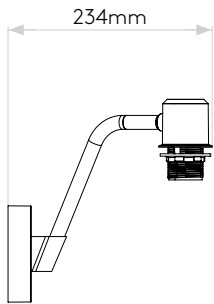

Lamp

Light Source:	LED E27/ES
Wattage:	2 x 12W Max
Lamp Included:	No
Maximum Lamp Length (mm):	118
Luminous Flux (lm):	Lamp Dependent
Colour Temp (K):	Lamp Dependent
CRI (Ra):	Lamp Dependent
Macadam Ellipse:	Lamp Dependent
Tilt Adjustable Angle (°):	-
Rotation Adjustable Angle (°):	-
Lifetime (hrs):	Lamp Dependent
Beam Angle (°):	Lamp Dependent

Without Shade

With Tapered Drum 155 Shade

Please note that some dimensions may vary slightly due to manufacturing tolerances, this includes cable entry and fixing holes

Veuillez noter que certaines dimensions peuvent varier légèrement en raison des tolérances de fabrication, y compris l'entrée de câble et les trous de fixation.