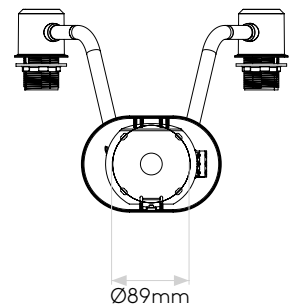

General

Location:	Interior
Class:	CE (Class I)
Ip Rating:	IP20
Bathroom Zone:	-
Driver Required:	No
Installation Orientation:	Wall Mount
Main Material:	Metal - Zinc
Dimensions (mm):	H: 233 W: 313 D: 234
Cut Out Hole :	-
Recess Depth (mm):	-
Fire Rating:	-
Cable Length (mm):	-
Gross Weight (kg):	2.4

Lamp

Light Source:	LED E27/ES
Wattage:	2 x 12W Max
Lamp Included:	No
Maximum Lamp Length (mm):	118
Luminous Flux (lm):	Lamp Dependent
Colour Temp (K):	Lamp Dependent
CRI (Ra):	Lamp Dependent
Macadam Ellipse:	Lamp Dependent
Tilt Adjustable Angle (°):	-
Rotation Adjustable Angle (°):	-
Lifetime (hrs):	Lamp Dependent
Beam Angle (°):	Lamp Dependent

Without Shade

With Tapered Drum 155 Shade

Please note that some dimensions may vary slightly due to manufacturing tolerances, this includes cable entry and fixing holes

Veuillez noter que certaines dimensions peuvent varier légèrement en raison des tolérances de fabrication, y compris l'entrée de câble et les trous de fixation.