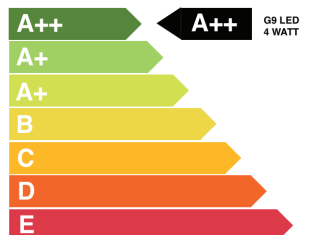

BERT | FRANK

FAROL WALL LIGHT - SINGLE

Specification Sheet

Description:

Finished in brass and bronze with two elegant cylindrical shades, the Farol Single Wall Light will lend a luxurious touch to any living space. Available with opal or smoked glass shades.

Weight:

- 0,9 kg

BERT | FRANK

FAROL
Single Wall Light /
Double Wall Light /
Pendant

This luminaire is compatible with bulbs of the energy classes:

A+++

G9 LED
4 WATT

874/2012