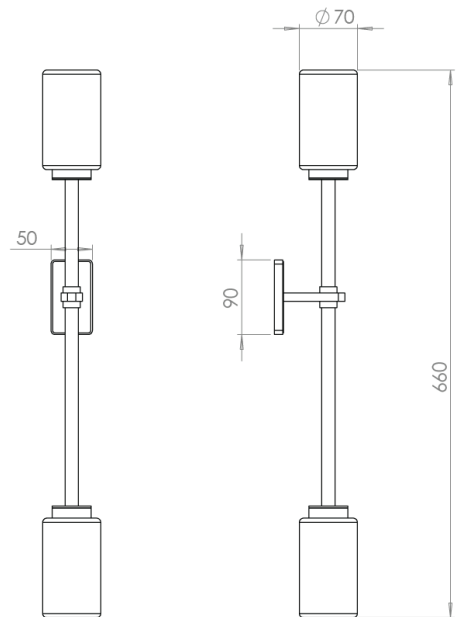

BERT | FRANK

FAROL WALL LIGHT - SINGLE

Specification Sheet

Description:

Finished in brass and bronze with two elegant cylindrical shades, the Farol Single Wall Light will lend a luxurious touch to any living space. Available with opal or smoked glass shades.

Lamps:

- 2 x 4W G9 LED
- Ensure dimmable LED is used if this functionality is needed

Voltage:

- UK/EU - 230V
- US - 110V

Metal Finish Options:

- Brass & Bronze
- Brass lacquered as standard

Glass Finish:

- Opal or Smoked Glass

Weight:

- 0,9 kg

BERT | FRANK

FAROL
Single Wall Light /
Double Wall Light /
Pendant

This luminaire is compatible with bulbs of the energy classes:

A+++

G9 LED
4 WATT

874/2012